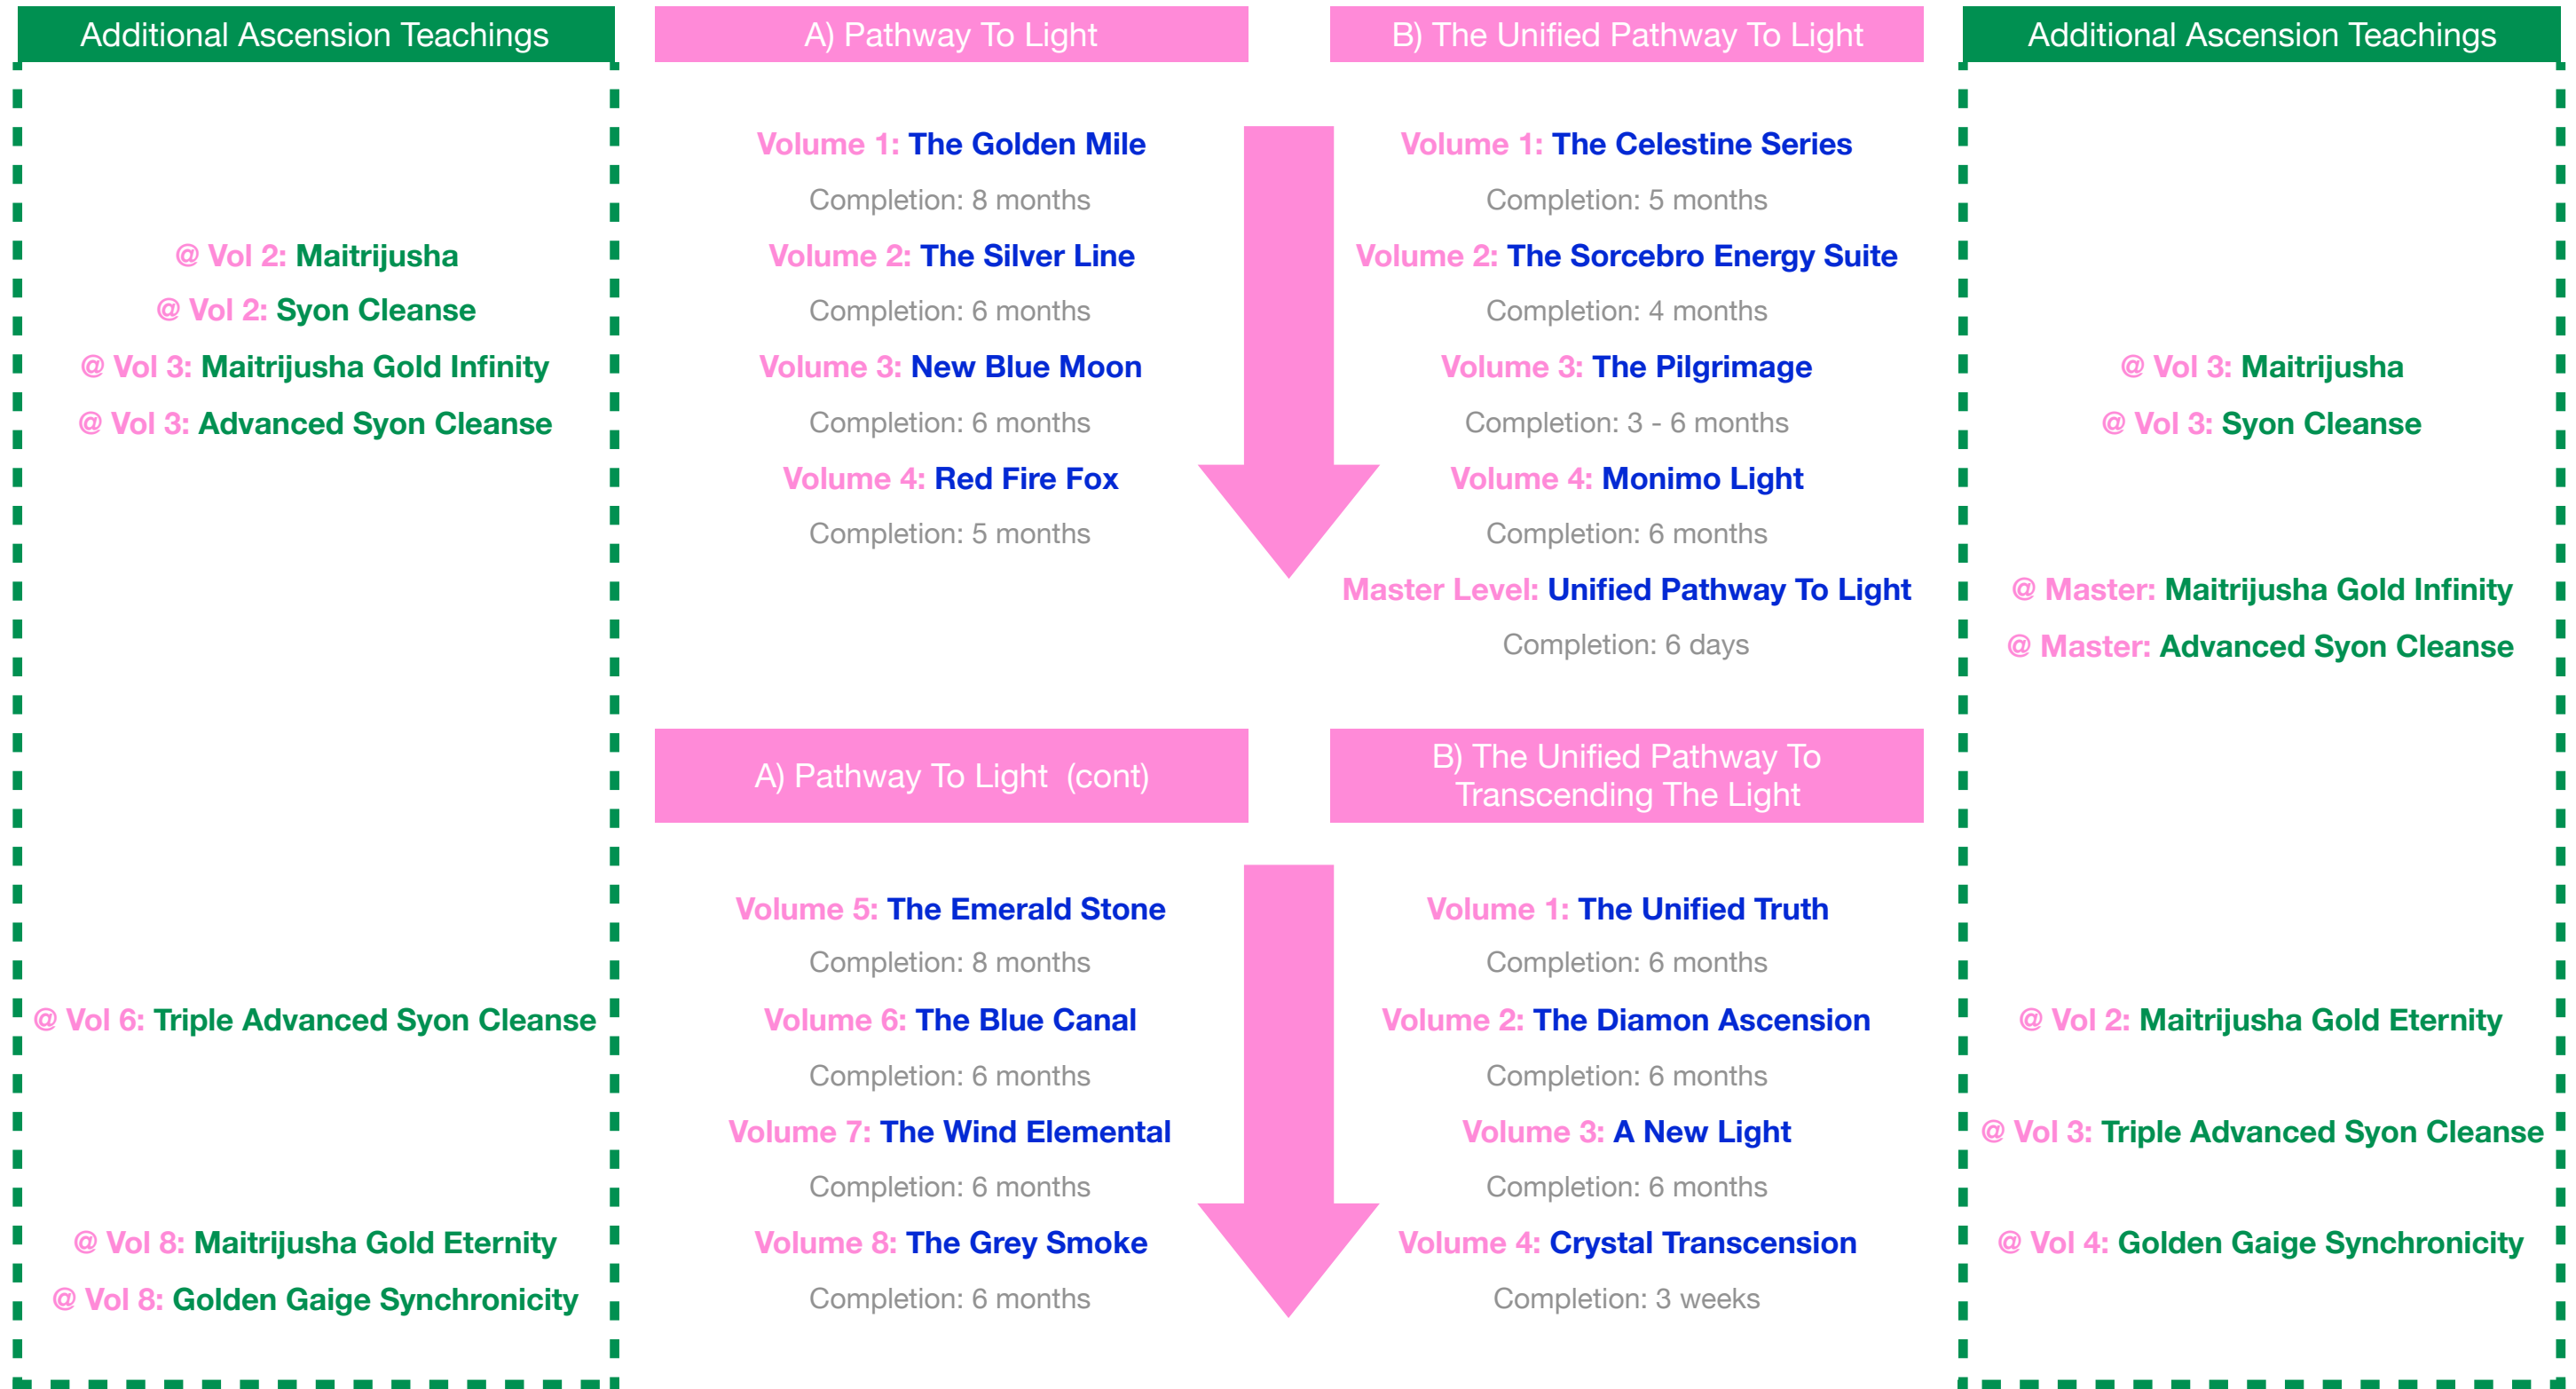

Ascension Pathway Blueprint

These 'additional' teachings will be assisting with the overall ascension process with love.

Step 1) Choose & Complete An Ascension Pathway

Here are some other 'suggestions' as you continue to blossom & awaken within.

Completion: 9 months

The Grand New White-Wisdom Journey

Volume 5: White Star Wisdom

Completion: 6 months

Volume 6: The Dome Of White Wisdom

Completion: 12 months

Volume 7: Divine Inception

Completion: 3 months