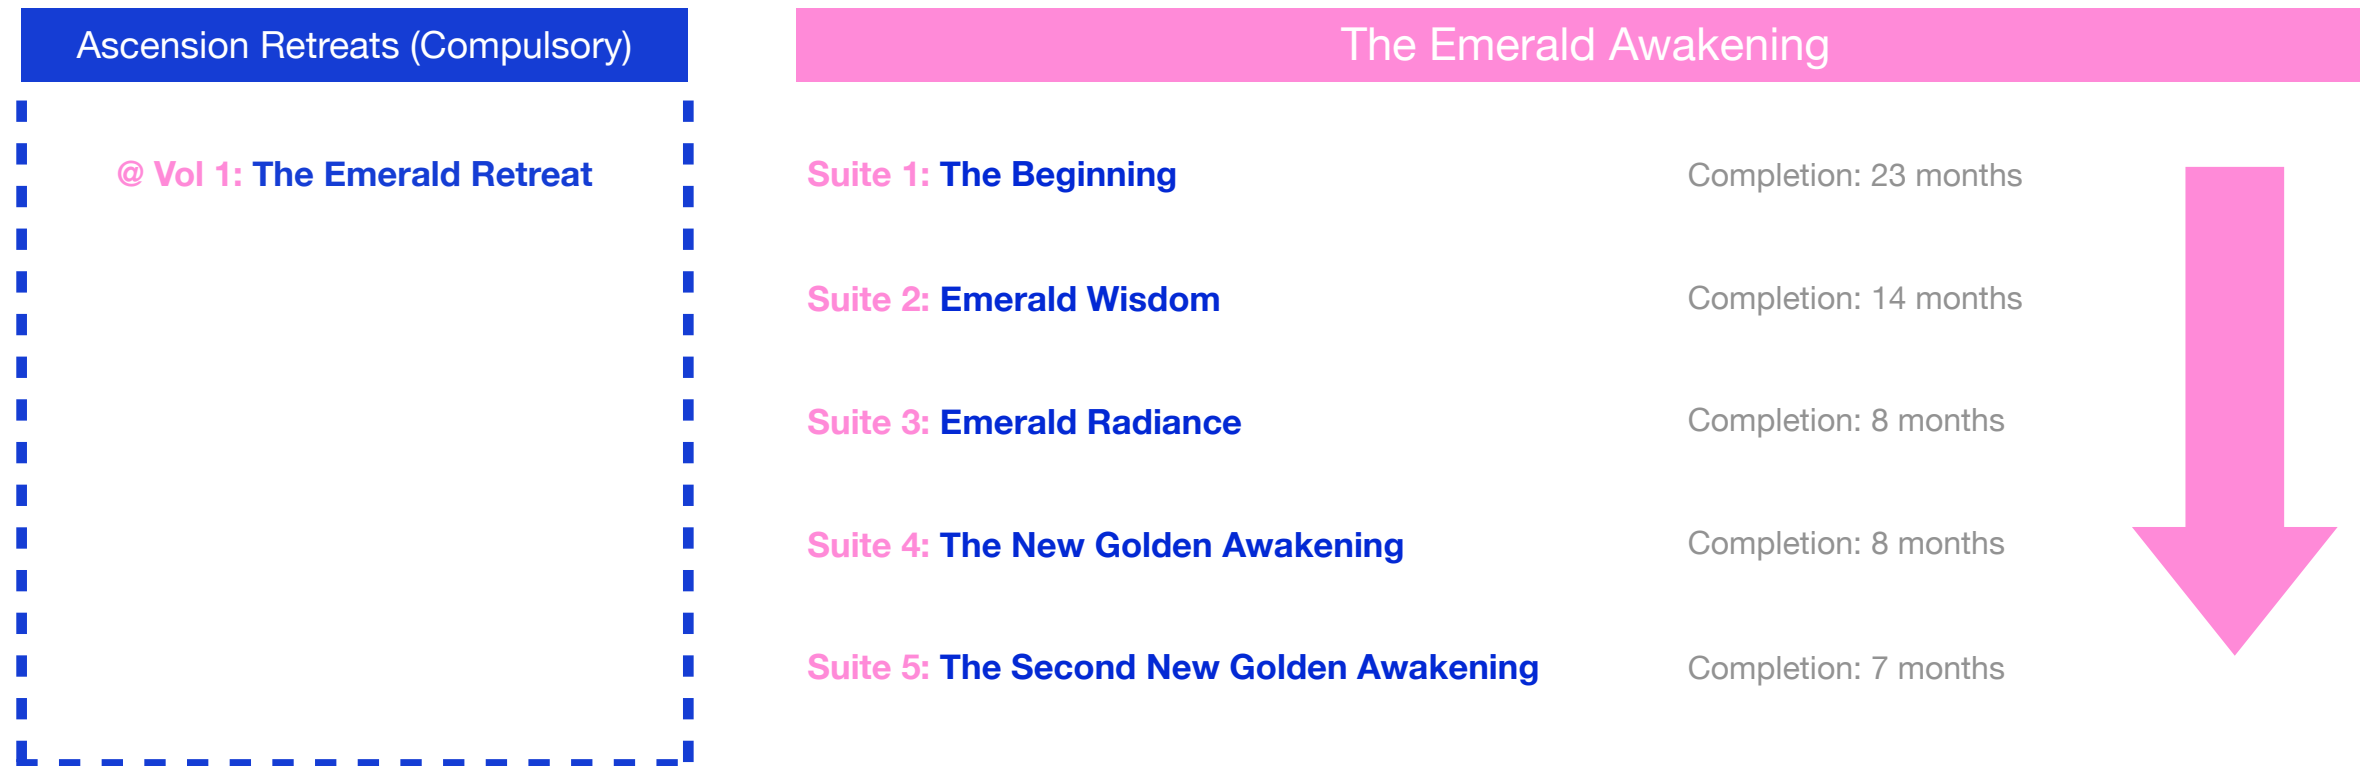

A Crystal Ascension - Expansion

- Volume 1: The Violet Expansion** Completion: 7 months
- Volume 2: The Love Expansion - Part I** Completion: 20 months
- Volume 3: The Love Expansion - Part 2** Completion: 11 months
- Volume 4: The Truth Expansion** Completion: 11 months
- Volume 5: The Diamond Expansion** Completion: 15 months

Step 4) Complete The Diamond Pathway

Step 5) Complete The Emerald Pathway

Step 6) Complete The Golden - White Light Pathway

Ascension Retreats (Compulsory)

There were no additional Ascension Retreats being introduced here during The Golden - White Light Pathway.